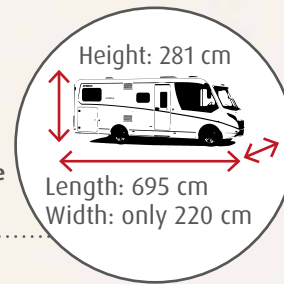

Compact vehicle dimensions

150 cm-wide pull-down bed above the cab

Tall rear garage with access from both sides and max. 150 kg distributed load

Oasis of peace for world travellers

Globebus A Class

Motorhome royalty in a compact format! Its elegance makes the Globebus A Class a real eye-catcher – active driving, compact and excellent design. Travelling is a fantastic experience thanks to the huge panoramic windscreen and the spaciousness in the cab.

The practical pull-down bed with a width of 150 cm is fitted as standard and is extremely easy to set up.

I 6| Floyd

1 Modern, handleless overhead locker doors with soft-close function

2 Large L-shaped seating lounge with free-standing table and ergonomically contoured cushions

3 Folding worktop extension – create extra space for cooking with one hand movement

SLEEPING

Pure relaxation

The practical single beds have a length of 195 cm. They can be quickly converted into a 200 x 155 cm sleeping area (option)