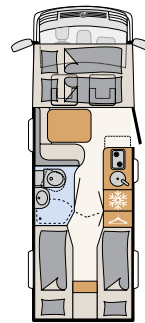

16
4 sleeping berths

The indicated number of sleeping berths are maximum values and partly available with optional fittings.