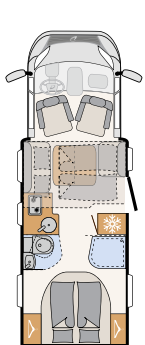

T 6752 DBL

5 sleeping berths