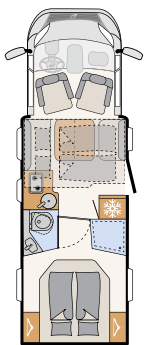

Cab blinds protect against heat, cold and prying eyes

150 mm-thick multi-zone cold foam mattresses for a perfect night's sleep

Openable window in the cab hood for more light and air inside the vehicle

Ideal for wet clothes: Drainer bar in the shower stall (model dependent)

Extra wide 70 cm entrance door with fly-screen blind

White (standard)

T 6752 DBL

5 sleeping berths

T 6762

4 sleeping berths

T 7052 DBM

5 sleeping berths