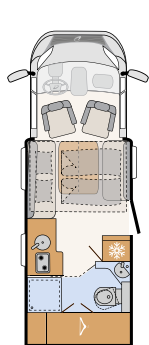

Extra wide 70 cm entrance door with fly-screen blind

White (standard)

T 6752 DBL

5 sleeping berths

T 6762

4 sleeping berths

T 7052 DBM

5 sleeping berths