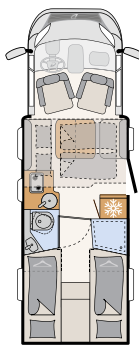

T 7052 EBL

5 sleeping berths

The indicated sleeping berths are maximum values and partly available with optional fittings.