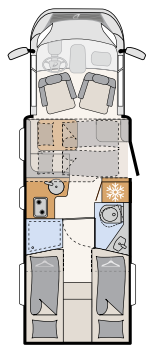

T 7052 EB

5 sleeping berths