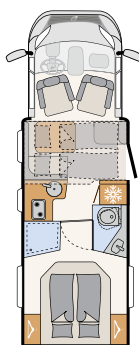

## Highlights of the JUST CAMP

- + Optionally available pull-down bed
- + Airy 213 cm interior headroom (not under the pull-down bed)
- + Height-adjustable queen bed creates additional storage space or extra headroom in the bedroom (T 7052 DBM/DBL)
- + Single beds can be converted into a large sleeping area
- + LED spots in seating lounge and bed area including touch function and USB charging ports
- + Superlative sleeping comfort thanks to the 150 mm-thick multi-zone cold foam mattress and wooden slatted bed frame

Cab blinds protect against heat, cold and prying eyes

150 mm-thick multi-zone cold foam mattresses for a perfect night's sleep

Openable window in the cab hood for more light and air inside the vehicle

Ideal for wet clothes: Drainer bar in the shower stall (model dependent)

Extra wide 70 cm entrance door with fly-screen blind

White (standard)

T 6752 DBL

5 sleeping berths

T 6762

4 sleeping berths

T 7052 DBM

5 sleeping berths