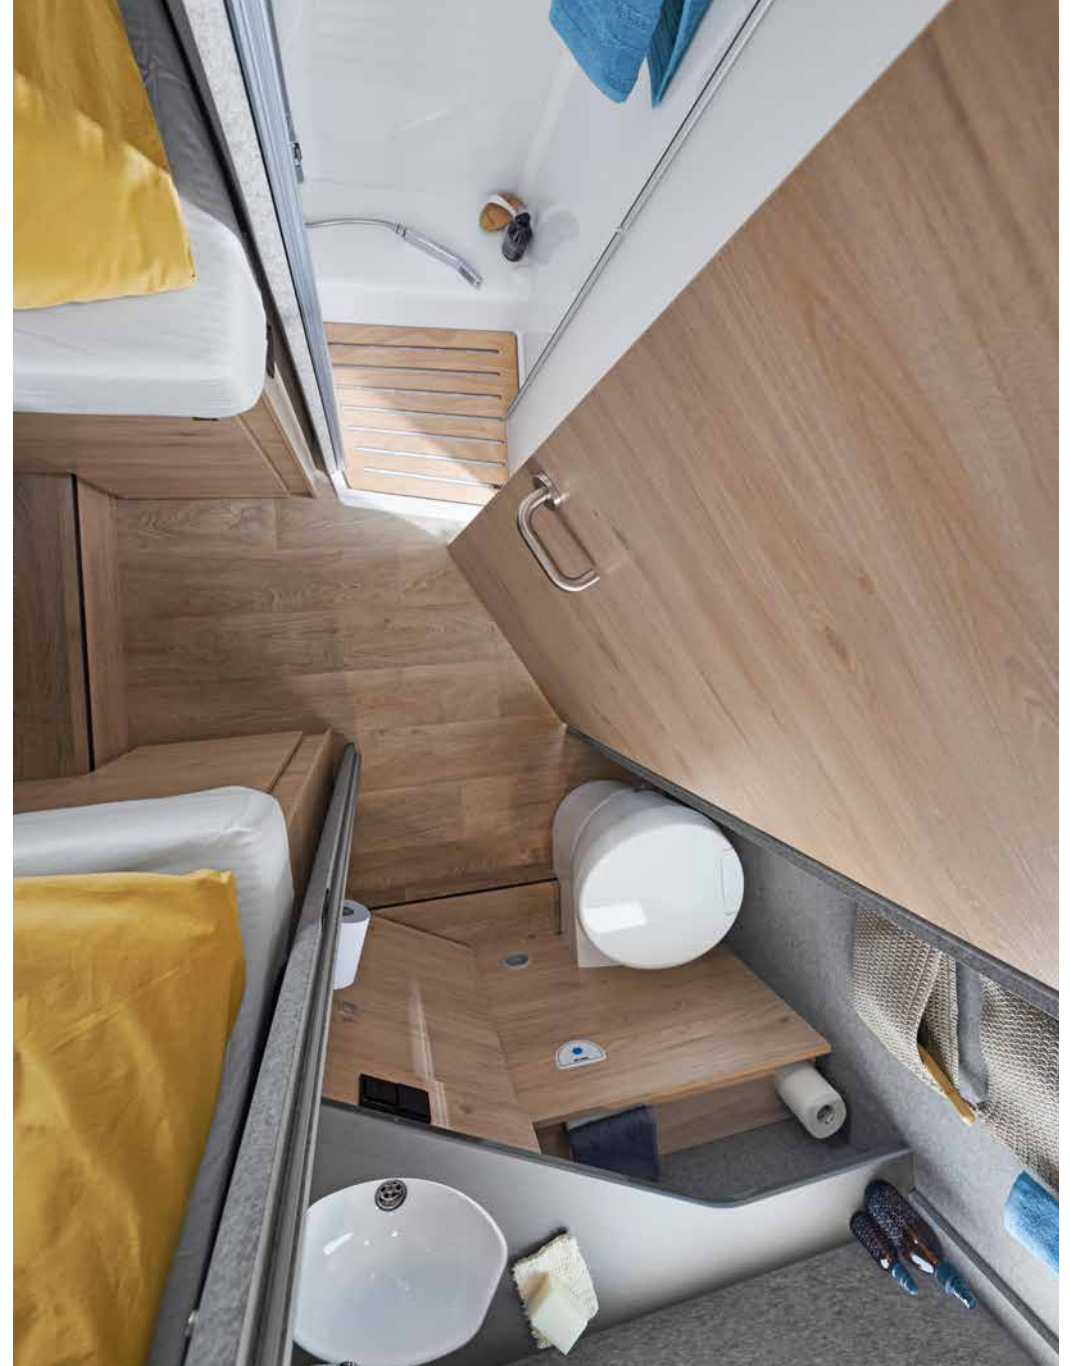

Do you appreciate space and elbow room? You will get both here! Simply close the bathroom door to the living room and you have a large bathroom that spans the entire width of the vehicle - T 7055 EB