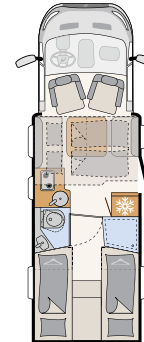

T 7055 EBL

5 sleeping berths

The indicated sleeping berths are maximum values and partly available with optional fittings.