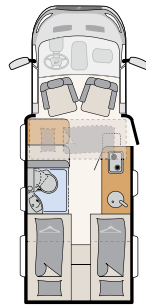

T 6615 EB

4 sleeping berths